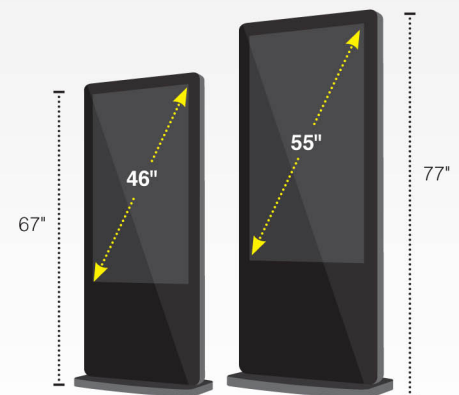

# Digital Signage

Commercial Series Display

**L55H1**  
Features radius cabinet

**L46H2**  
Features 5" depth for Mini PC

**L46H4**  
Features aluminum band.  
*Special Order Only*

Content for Digital Posters can come from multiple devices, or simply be uploaded with a standard USB flash drive

**Full HD**  
**1080**

**L46M-ST2**

**L55H2**

Model #	Descriptions	Product Weight	Shipping Weight
L46H1	46" LCD Kiosk w/ Built in Media Player, Rounded Corners, 3" Depth	227 lbs.	276 lbs.
L55H1	55" LCD Kiosk w/ Built in Media Player, Rounded Corners, 3" Depth	276 lbs.	331 lbs.
L46H2	46" LCD Kiosk w/ Built in Media Player, Squared Corners, 5" Depth	183 lbs.	211 lbs.
L55H2	55" LCD Kiosk w/ Built in Media Player, Squared Corners, 5" Depth	254 lbs.	309 lbs.
L46H4*	46" LCD Kiosk w/ Built in Media Player, Rounded Corners, 3" Depth + Aluminum Band	227 lbs.	276 lbs.
L55H4*	55" LCD Kiosk w/ Built in Media Player, Rounded Corners, 3" Depth + Aluminum Band	276 lbs.	331 lbs.
L46M-ST2	46" LCD Kiosk w/ Built in Media Player, Interactive Touch	188 lbs.	245 lbs.
L55M-ST2	55" LCD Kiosk w/ Built in Media Player, Interactive Touch	238 lbs.	291 lbs.

\*Special order basis

The H1 and H2 come in two standard sizes  
Screen size measured diagonally